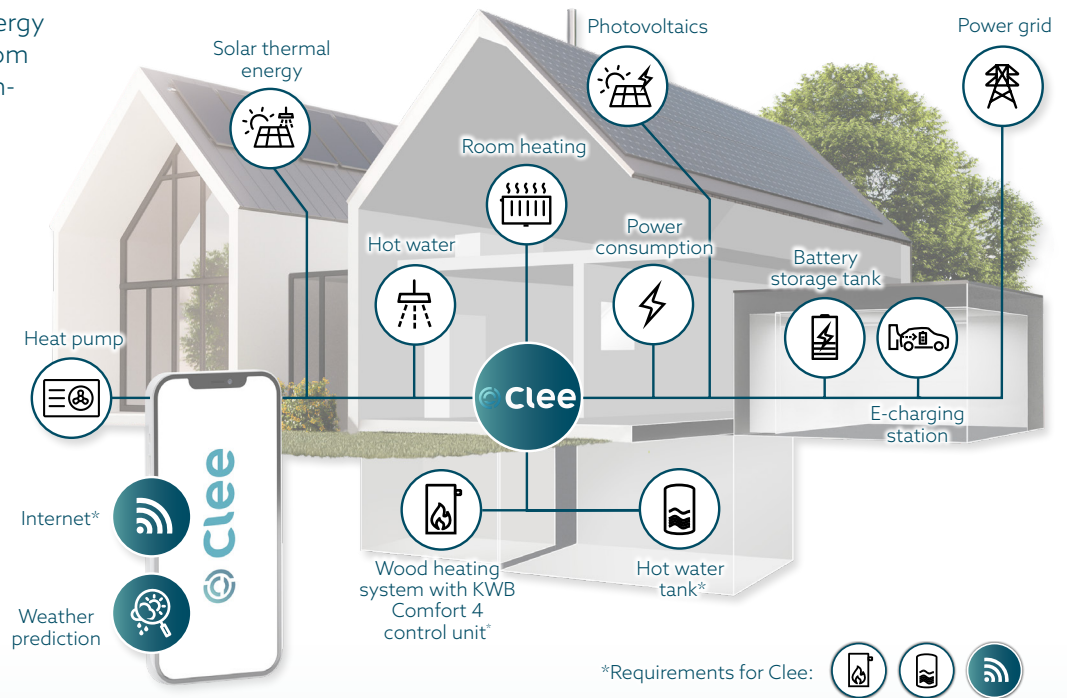

Intelligent energy
management from KWB

NEW

Automated energy management, maximizing efficiency

Clee – the intelligent energy management system from KWB – connects all the energy generation devices, storage solutions and consumers for heat and electricity in your household.

Control of the individual components is fully automatic and ensures maximum efficiency.

Clee, the energy genius

Clee is more than just an energy management system. It is **an innovative solution** based on artificial intelligence that maximises the energy efficiency of your home. By learning your habits and taking current weather forecasts into account, Clee creates customised plans that make optimum use of heat and power and always choose the most cost-effective type of energy.

Gets to know you

Clee constantly learns from your behaviour to predict your energy requirements for the next 24 hours.

Optimises its operation

Clee creates and updates your optimum schedule every 15 minutes to ensure maximum efficiency.

Looks ahead

Clee considers the available energy sources and prices to choose the most cost-effective option to suit your needs.

Your benefits at a glance

Overview & clarity

An intuitive web app provides a convenient and transparent overview of your energy flows. Whether you use a smartphone, tablet or desktop computer, you can track and control them any time, anywhere.