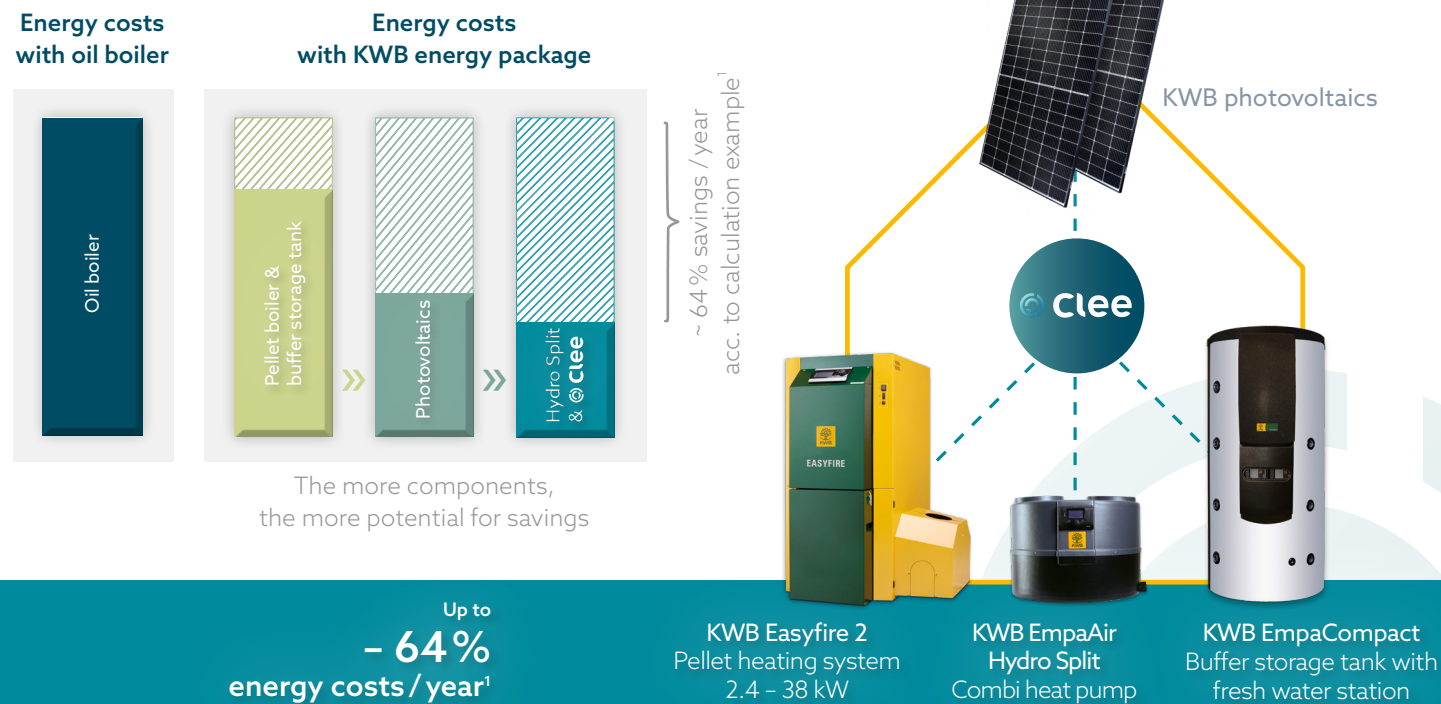

Oil heating is out, the future is here. Switch over now!

For instance, energy costs can be reduced by almost two thirds per year with the "KWB EasyPowerHeat" energy package compared to an oil heating system.

Make one investment & keep on saving!